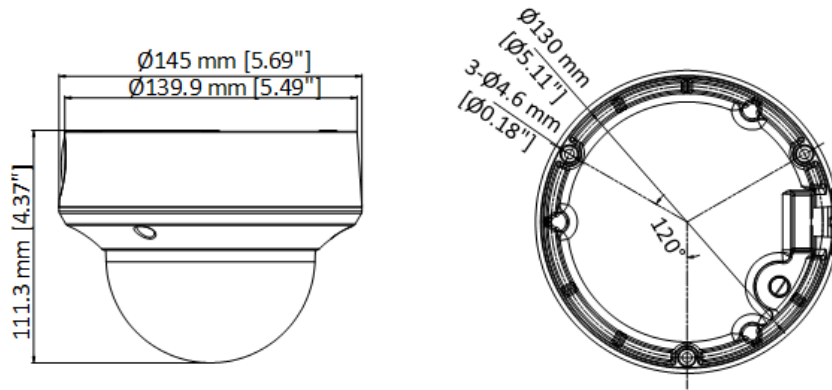

▪ **Accessory**

▪ **Optional**

DS-1280ZJ-DM45 Junction box	DS-1281ZJ-DM45 Junction box	DS-1276ZJ-SUS Corner mount	DS-1273ZJ-140-DM45 Wall mount	DS-1271ZJ-140-DM45 Vertical mount
DS-1275ZJ-SUS Vertical pole mount