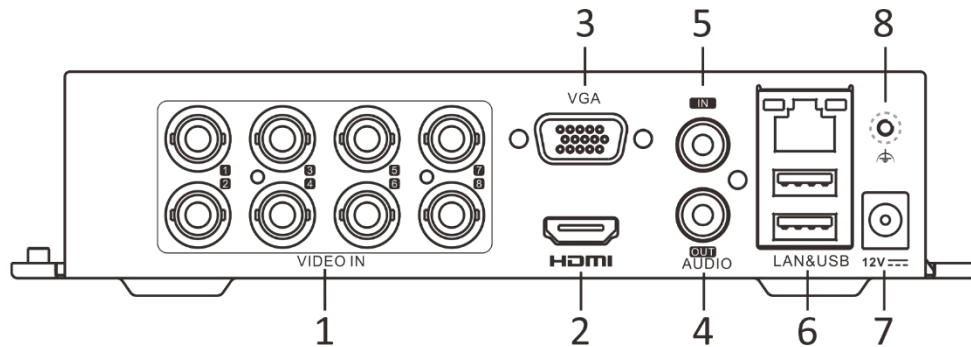

Physical Interface

No.	Description	No.	Description
1	Video and coaxial audio in	5	AUDIO IN, RCA connector
2	HDMI interface	6	LAN network interface and USB interface
3	VGA interface	7	12 VDC power input
4	AUDIO OUT, RCA connector	8	GND

Available Model

DS-7108HGHI-K1

Headquarters

No.555 Qianmo Road, Binjiang District,
Hangzhou 310051, China
T +86-571-8807-5998
www.hikvision.com

Follow us on social media to get the latest product and solution information.