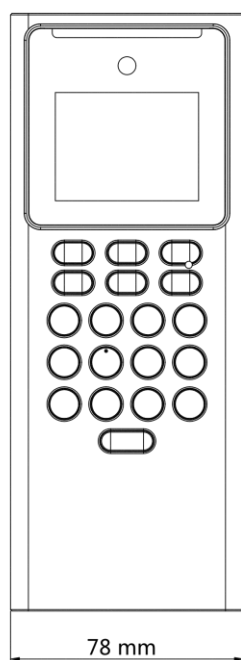

Working humidity	0% to 90% (No condensing)
Language	English, Spanish (South America), Arabic, Thai, Indonesian, Russian, Vietnamese, Portuguese (Brazil), Korean, Japanese
Keypad	Support

▪ **Available Model**

DS-K1T321MWX

▪ **Dimension**