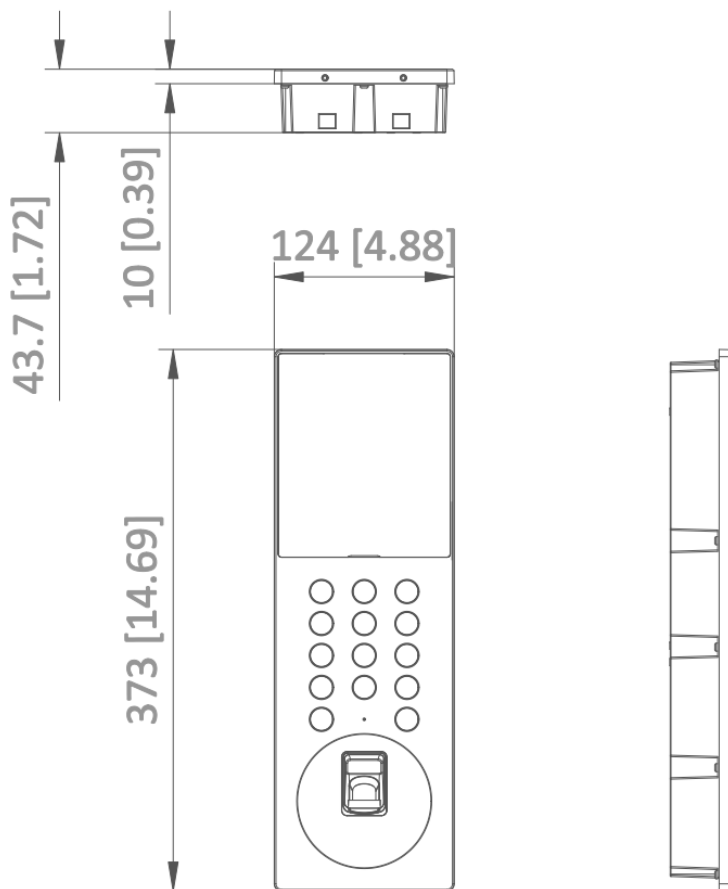

No.555 Qianmo Road, Binjiang District,
Hangzhou 310051, China
T: 86-571-8807-5998
www.hikvision.com

Follow us on social media to get the latest product and solution information.

Lock control	1 relays, Max. 30 VDC, 2 A
Door contact input	1
General	
Button	Physical buttons
Installation	Flush mounting
Indicator	/
Weight	Net weight: 1.186 kg Gross weight: 1.471 kg
Protective level	IP65
Working temperature	-30 °C to 60 °C (-22 °F to 140 °F)
Working humidity	10% to 90% (no-condensing)
Dimension (W × H × D)	373 mm × 124 mm × 43.7 mm (14.69" × 4.88" × 1.72")
Power supply	12 VDC, 1.5 A
Application environment	Outdoor
Power consumption	≤ 13 W
Language	English, French, German, Spanish, Italian, Portuguese, Dutch, Czech, Danish, Hungarian, polish, Romanian, Slovak, Indonesian, Burmese, Turkish, Russian, Ukrainian, Arabic

Hikvision

HikvisionHQ

HikvisionHQ

Hikvision_Global

Hikvision
Corporate Channel

hikvisionhq

▪ Dimension

Unit: mm [inch]

SCALE	1:1
-------	-----

Headquarters

No.555 Qianmo Road, Binjiang District,
Hangzhou 310051, China
T +86-571-8807-5998
www.hikvision.com

Follow us on social media to get the latest product and solution information.