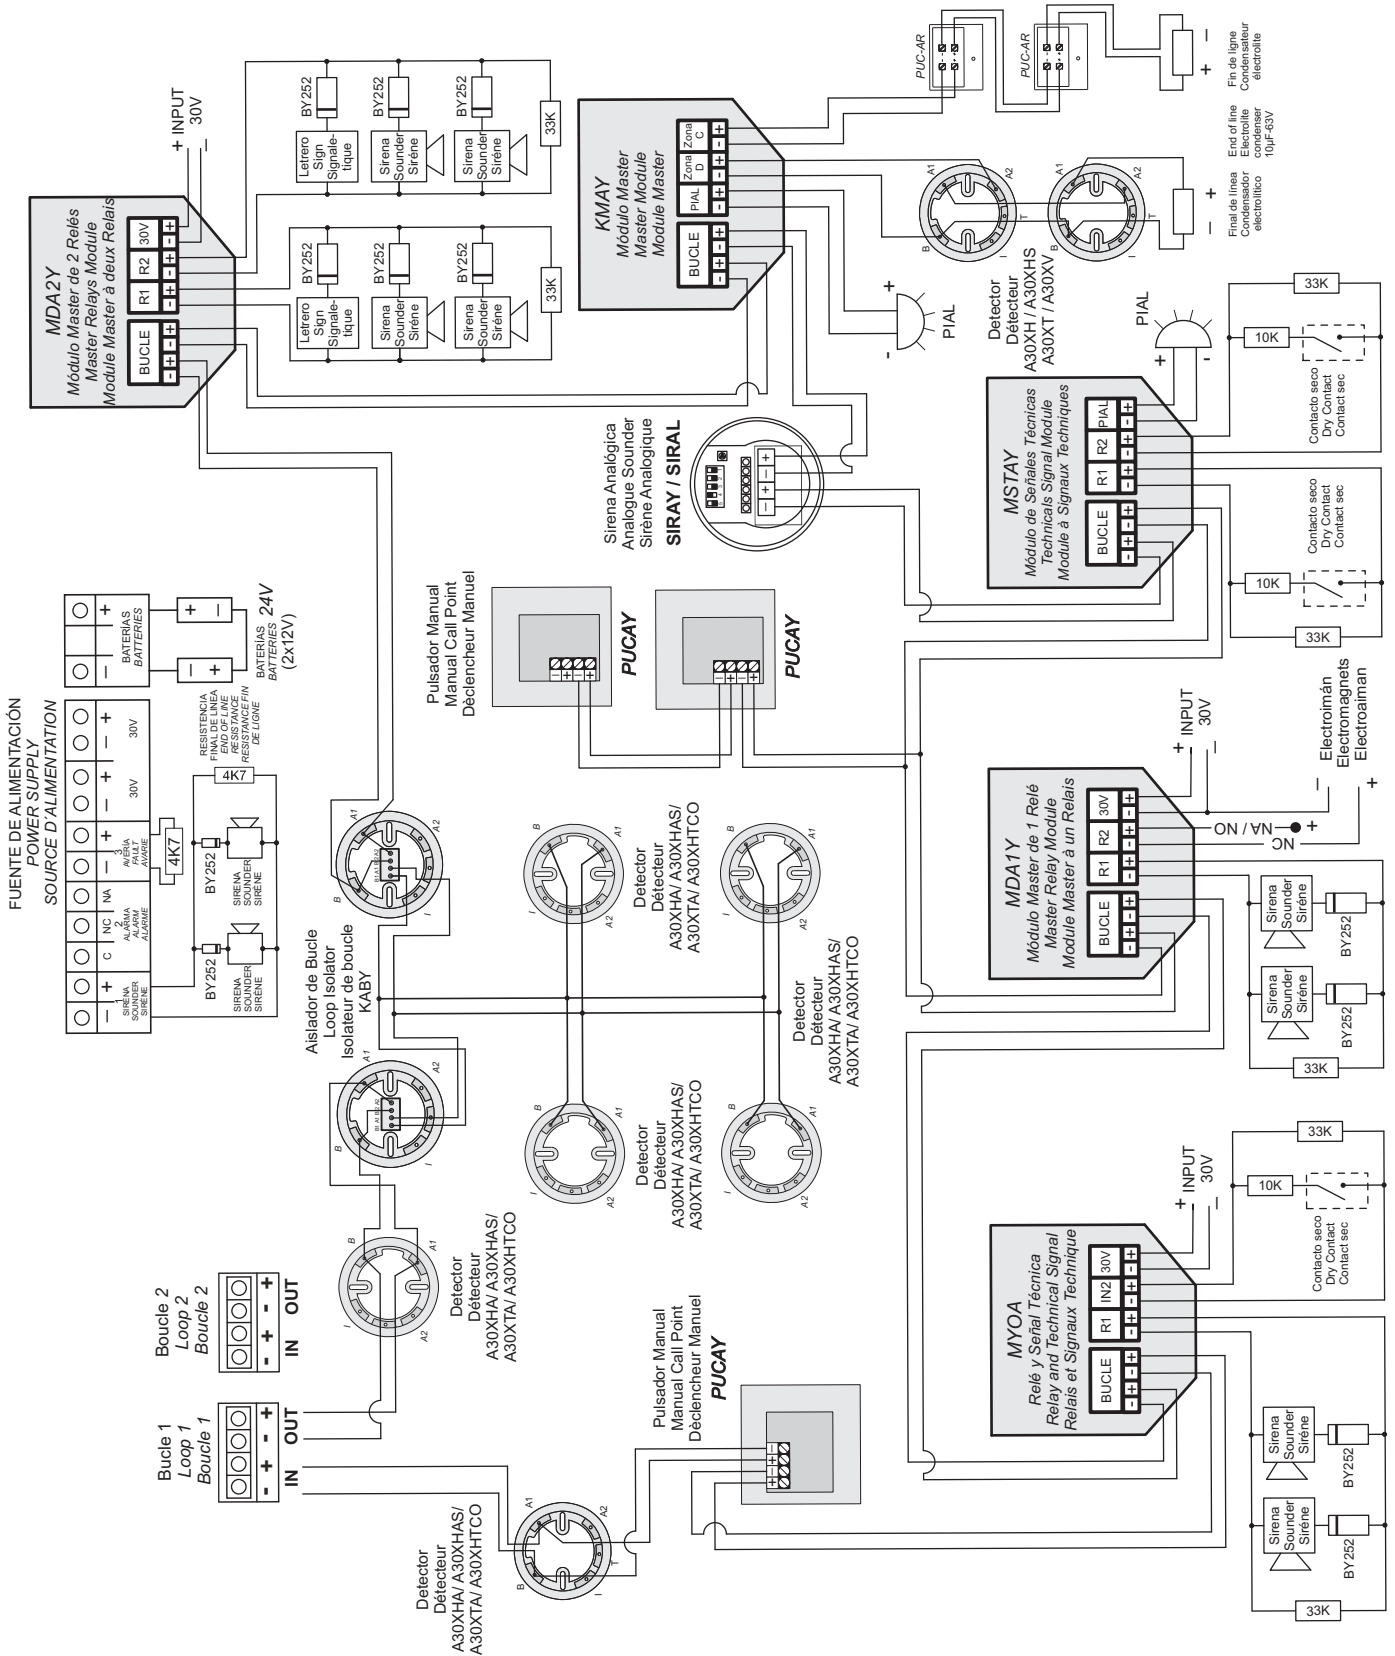

# Wiring Diagram

General wiring diagram (Lyon, Zafir and C-Lyon Control Panels)