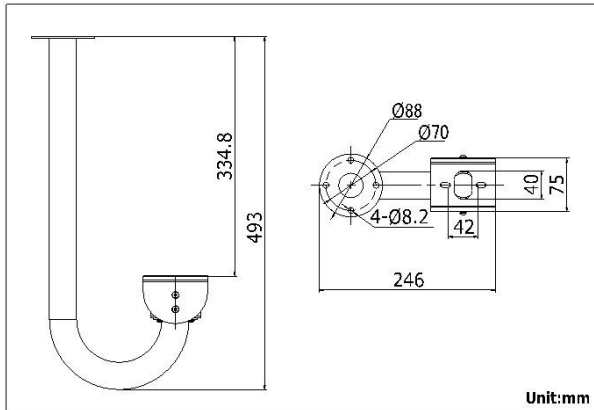

DS-1269ZJ

Pendent Mounting Bracket

Dimension:

Order model:

DS-1269ZJ

Parameters:

Model	DS-1269ZJ
Parameter	Pendent Mounting Bracket
Color	Hik white
Material	Aluminum Alloy
Dimension	493×246×88mm
Weight	540g

Notice:

- Pay attention to color matching
- The bracket should be installed on the flat surface of a wall
- The wall must be capable of supporting more than 3 times the total load of camera and bracket
- The maximum load capacity of the mount is **6KG**