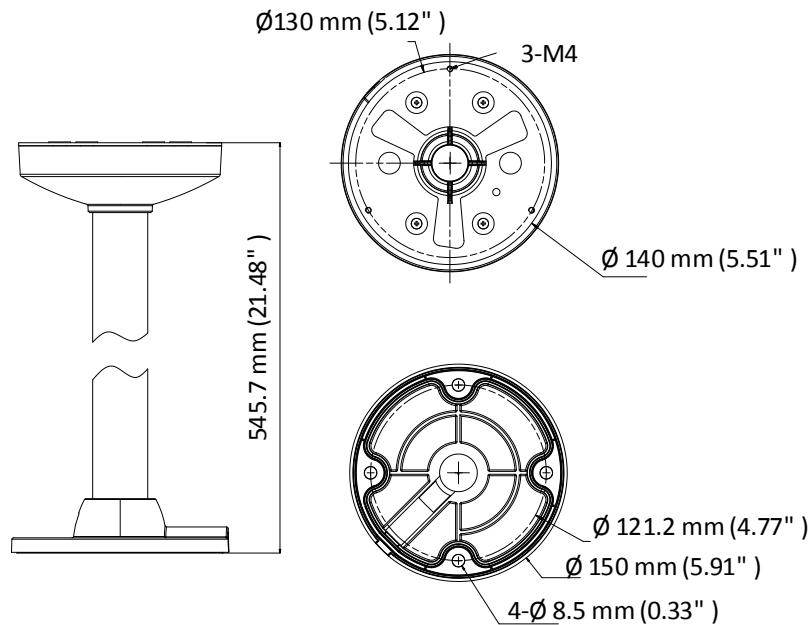

### Pendant Mount

#### Dimension

#### Parameter

Model	DS-1271ZJ-140-DM45
Parameters	Pendant Mount
Appearance	Hikvision White
Material	Aluminum Alloy
Dimension	$\varnothing 150$ mm $\times$ 545.7 mm (5.91" $\times$ 21.48")
Weight	1125 g (2.48 lb.)

#### Notes

- The mount should be installed on the flat surface.
- The waterproof rubber is necessary for the outdoor application.
- The wall must be capable of supporting at least 3 times as much as the total weight of the camera, and the mount.
- The mount's maximum load capacity is 3 kg (6.61 lb.).