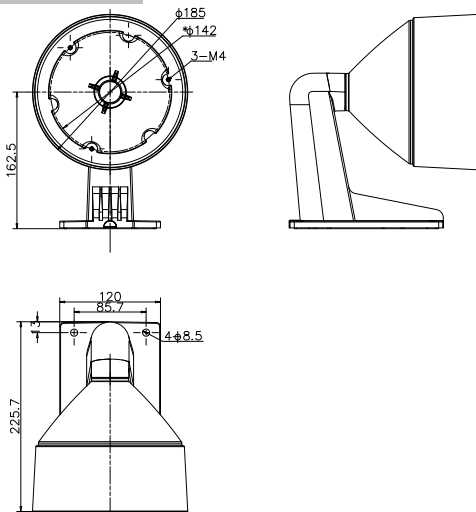

DS-1273ZJ-DM26

Wall Mount Bracket for
Dome Camera

Features:

- Aluminum alloy material with surface spray treatment
- Waterproof design
- Design of cap is for convenient wiring

Dimension:

Order Model:

DS-1273ZJ-DM26

Parameter:

Model	DS-1273ZJ-DM26
Parameters	Wall Mount Bracket for Dome Camera
Appearance	Hikvision White
Material	Aluminum Alloy
Dimension	255×225.7×185mm
Weight	1550g

Notice:

- The bracket should be installed on flat wall
- Waterproof rubber is necessary for outdoor application
- The wall must be capable of supporting over 3 times as much as the total weight of the camera and the mount.
- The maximum load capacity of the bracket is **4.5KG**

Note: The actual bracket may vary from the picture above.