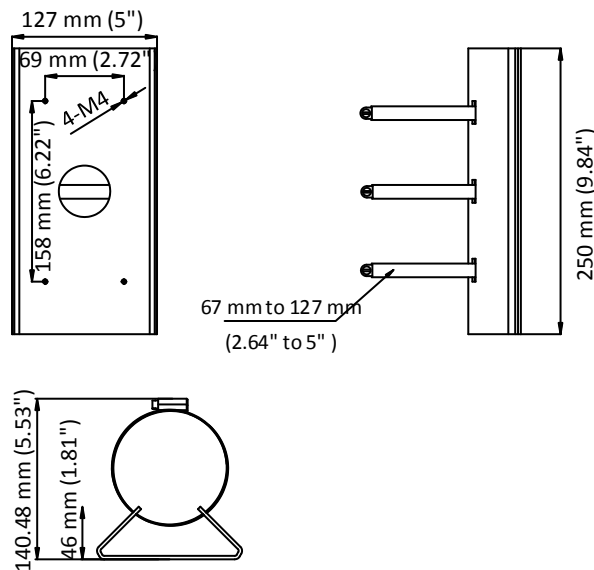

DS-1275ZJ-P1

Horizontal Pole Mount

Feature

- Stainless steel, and steel with surface spray treatment
- Adjustable diameter from 67 mm to 127 mm

Dimension

Available Model

DS-1275ZJ-P1

Parameter

Model	DS-1275ZJ-P1
Parameters	Horizontal Pole Mount
Appearance	Platinum Gray
Material	Stainless Steel, and Steel
Dimension	127 mm × 140.48 mm × 250 mm (5" × 5.53" × 9.84")
Weight	1500 g (3.3 lb.)

Note

- Cooperate with other mount, when using this mount.
- The waterproof rubber is necessary for the outdoor application.
- The pole must be capable of supporting at least 3 times as much as the total weight of the camera, and the mount.
- The mount's maximum load capacity is 10 kg (22 lb.).