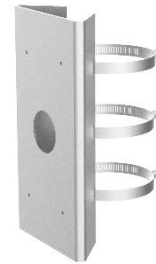

DS-1275ZJ-P1

Horizontal Pole Mount

Feature

- Stainless steel, and steel with surface spray treatment
- Adjustable diameter from 67 mm to 127 mm

Dimension

Available Model

DS-1275ZJ-P1

Parameter

Model	DS-1275ZJ-P1
Parameters	Horizontal Pole Mount
Appearance	Platinum Gray
Material	Stainless Steel, and Steel
Dimension	127 mm × 140.48 mm × 250 mm (5" × 5.53" × 9.84")
Weight	1500 g (3.3 lb.)

Note

- Cooperate with other mount, when using this mount.
- The waterproof rubber is necessary for the outdoor application.
- The pole must be capable of supporting at least 3 times as much as the total weight of the camera, and the mount.
- The mount's maximum load capacity is 10 kg (22 lb.).