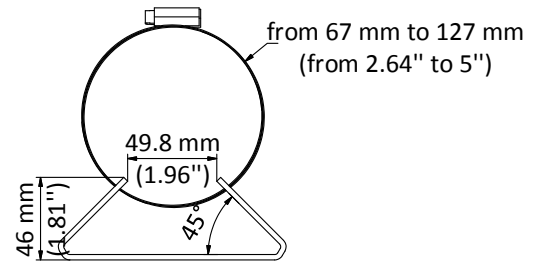

DS-1275ZJ (SPTZ)

Vertical Pole Mount

Feature

- With surface spray treatment
- One-piece formation ensures the reliable structure

Dimension

Available Model

DS-1275ZJ (SPTZ)

Parameter

Model	DS-1275ZJ (SPTZ)
Parameters	Vertical Pole Mount
Appearance	Hikvision White
Material	Stainless Steel, Steel
Dimension	250 mm × 127 mm × 46 mm (9.84" × 5" × 1.81")
Weight	Approx. 1345 g (2.97 lb.)

Note

- The mount should be installed on a flat surface.
- Waterproof rubber is necessary for the outdoor application.
- The wall should be capable of supporting at least 3 times as much as the total weight of the camera and the mount.
- The maximum load capacity of the mount is 10 kg (22.05 lb.).