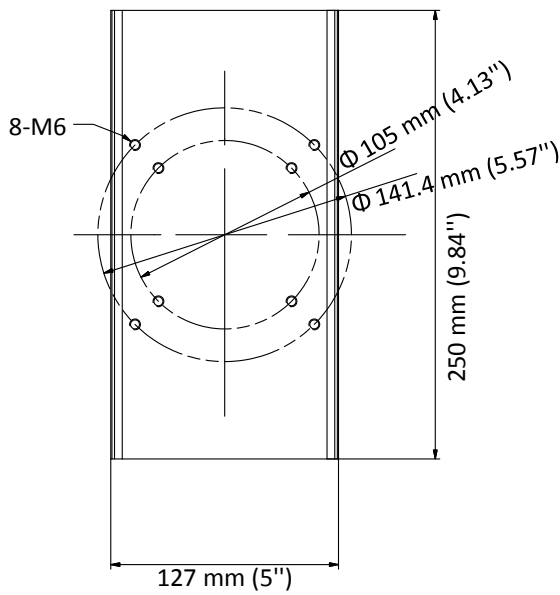

DS-1275ZJ (SPTZ)

Vertical Pole Mount

Feature

- With surface spray treatment
- One-piece formation ensures the reliable structure

Dimension

Available Model

DS-1275ZJ (SPTZ)

Parameter

Model	DS-1275ZJ (SPTZ)
Parameters	Vertical Pole Mount
Appearance	Hikvision White
Material	Stainless Steel, Steel
Dimension	250 mm × 127 mm × 46 mm (9.84" × 5" × 1.81")
Weight	Approx. 1345 g (2.97 lb.)

Note

- The mount should be installed on a flat surface.
- Waterproof rubber is necessary for the outdoor application.
- The wall should be capable of supporting at least 3 times as much as the total weight of the camera and the mount.
- The maximum load capacity of the mount is 10 kg (22.05 lb.).