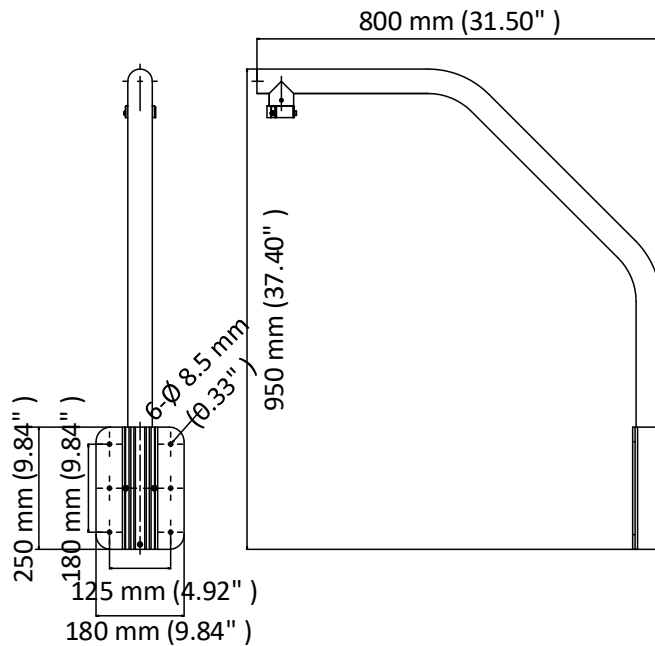

**DS-1660ZJ-P**

Wall Mount

**Feature**

- Aluminum alloy with surface spray treatment
- Install the mount on the edge of the wall

**Dimension**

**Available Model**

DS-1660ZJ-P

**Parameter**

Model	DS-1660ZJ-P
Parameters	Wall Mount
Appearance	Platinum Gray
Material	Aluminum Alloy
Dimension	180mm × 800 mm × 950 mm (9.84" × 31.50" × 37.40")
Weight	2900 g (6.39 lb.)

**Note**

- The mount should be installed on the flat surface.
- The waterproofing measures are necessary for the outdoor application.
- The wall must be capable of supporting at least 3 times as much as the total weight of the camera and the mount.
- The mount's maximum load capacity is 10 kg (22 lb.).