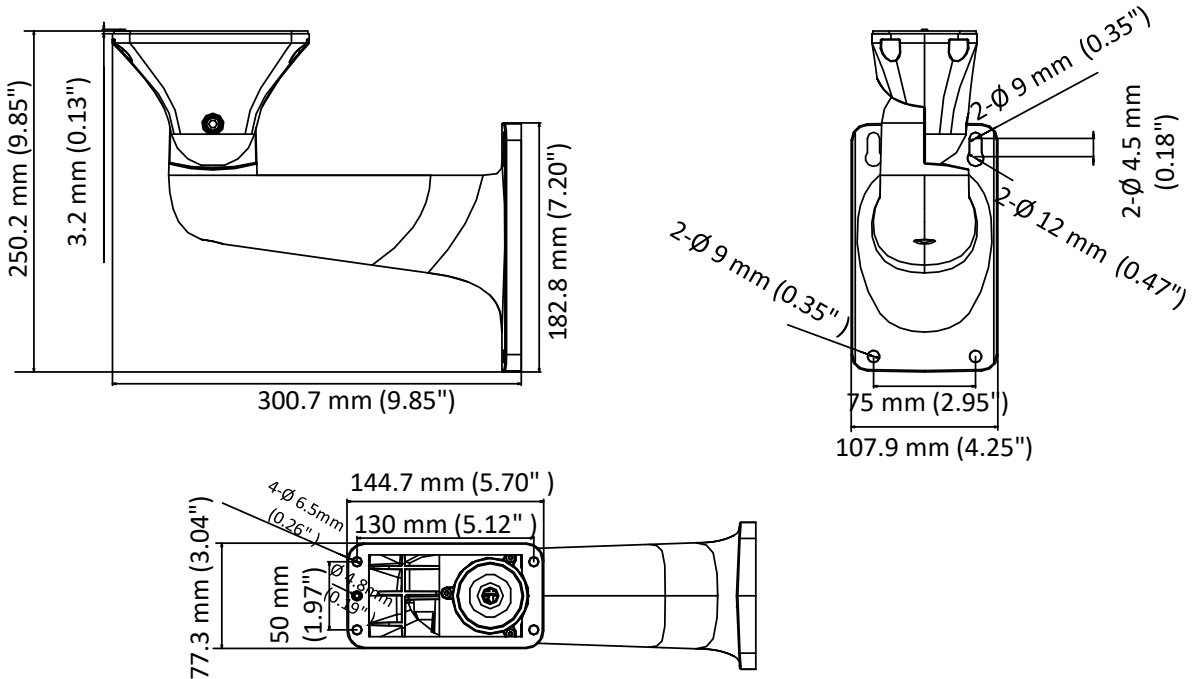

### Wall Mount

#### Feature

- Aluminum alloy with surface spray treatment
- Internal cable routing design
- Use the wall mount with the housing (DS-1331HZ-B)

#### Dimension

#### Parameter

Model	DS-2202ZJ
Parameters	Wall Mount
Appearance	Hikvision White
Material	Aluminum Alloy ADC12
Dimension	300.7 mm × 250.2 mm × 107.9 mm (9.85" × 9.85" × 4.25")
Weight	1250 g (2.76 lb.)