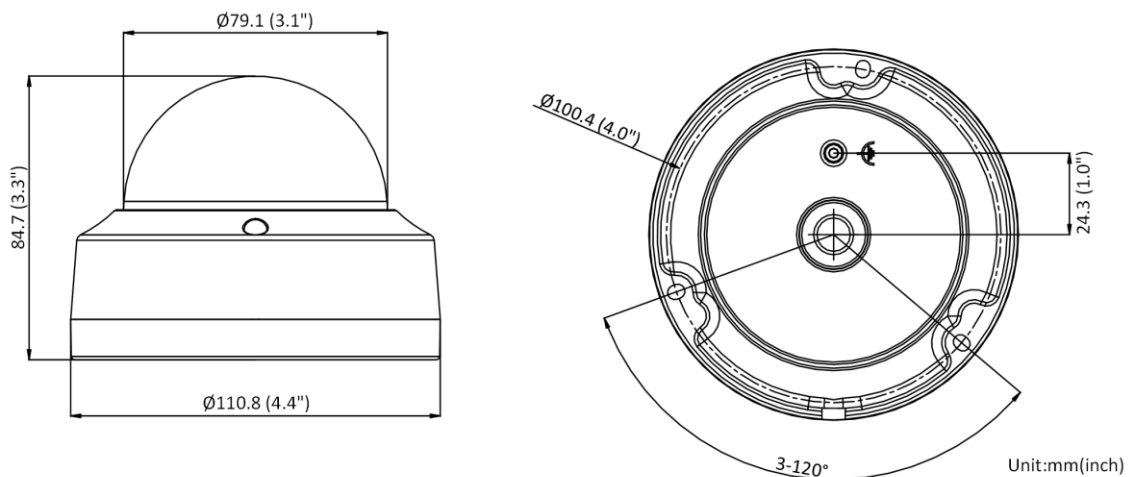

General Function	Anti-flicker, heartbeat, password reset via e-mail, pixel counter
Storage Conditions	-30 °C to 60 °C (-22 °F to 140 °F). Humidity 95% or less (non-condensing)
Startup and Operating Conditions	-30 °C to 60 °C (-22 °F to 140 °F). Humidity 95% or less (non-condensing)
Power Supply	12 VDC \pm 25%, reverse polarity protection PoE: 802.3af, Class 3
Power Consumption and Current	12 VDC, 0.4 A, max. 5 W PoE (802.3af, 36 V to 57 V), 0.2 A to 0.15 A, max. 6.5 W
Power Interface	\varnothing 5.5 mm coaxial power plug
Material	Aluminum alloy body Bubble: plastic
Screw Material	SUS304
Camera Dimension	\varnothing 110.8 \times 84.7 mm (\varnothing 4.4" \times 3.3")
Package Dimension	134 \times 134 \times 108 mm (5.3" \times 5.3" \times 4.3")
Camera Weight	Approx. 530 g (1.2 lb.)
With Package Weight	Approx. 720 g (1.6 lb.)
Approval	
EMC	FCC (47 CFR Part 15, Subpart B); CE-EMC (EN 55032: 2015, EN 61000-3-2: 2014, EN 61000-3-3: 2013, EN 50130-4: 2011 +A1: 2014); RCM (AS/NZS CISPR 32: 2015); IC (ICES-003: Issue 6, 2016); KC (KN 32: 2015, KN 35: 2015)
Safety	UL (UL 60950-1); CB (IEC 60950-1:2005 + Am 1:2009 + Am 2:2013); CE-LVD (EN 60950-1:2005 + Am 1:2009 + Am 2:2013); BIS (IS 13252(Part 1):2010+A1:2013+A2:2015)
Environment	CE-RoHS (2011/65/EU); WEEE (2012/19/EU); Reach (Regulation (EC) No 1907/2006)
Protection	IP67 (IEC 60529-2013), IK10 (IEC 62262: 2002)

▪ Available Model

DS-2CD2123G2-I (2.8/4 mm)

DS-2CD2123G2-IS (2.8/4 mm)

▪ Dimension

▪ **Accessory**

▪ **Optional**

DS-1280ZJ-DM18	DS-1250ZJ	DS-1259ZJ	DS-1272ZJ-110	DS-1272ZJ-110B
Junction Box	Rain Shade	Inclined Ceiling Mount	Wall Mount	Wall Mount
				
DS-1276ZJ-SUS	DS-1258ZJ	DS-1275ZJ-SUS	DS-1271ZJ-110	
Corner Mount	Wall Mount	Vertical Pole Mount	Pendant Mount	
				