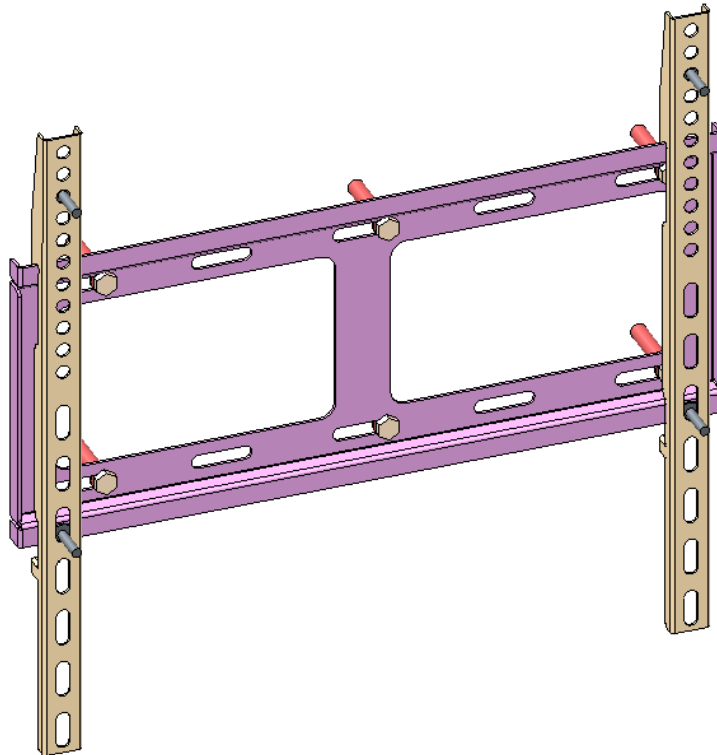

## DS-DM6586W

86'' Monitor Display Wall-mounted Bracket

### Key Features

- Wall-mounted Bracket for 86'' Monitor(Suitable model shown in the end)
- Solid Steel structure, Prevent screen bend or twist
- Cold-rolled Steel Plate(SPCC)

### Specification

Name	DS-DM6586W
Appearance	Hikvision Black
Material	Cold-rolled Steel Plate(SPCC)
Dimension(WxH)	950mmx648mm
Weight	10 kg

## Dimensions