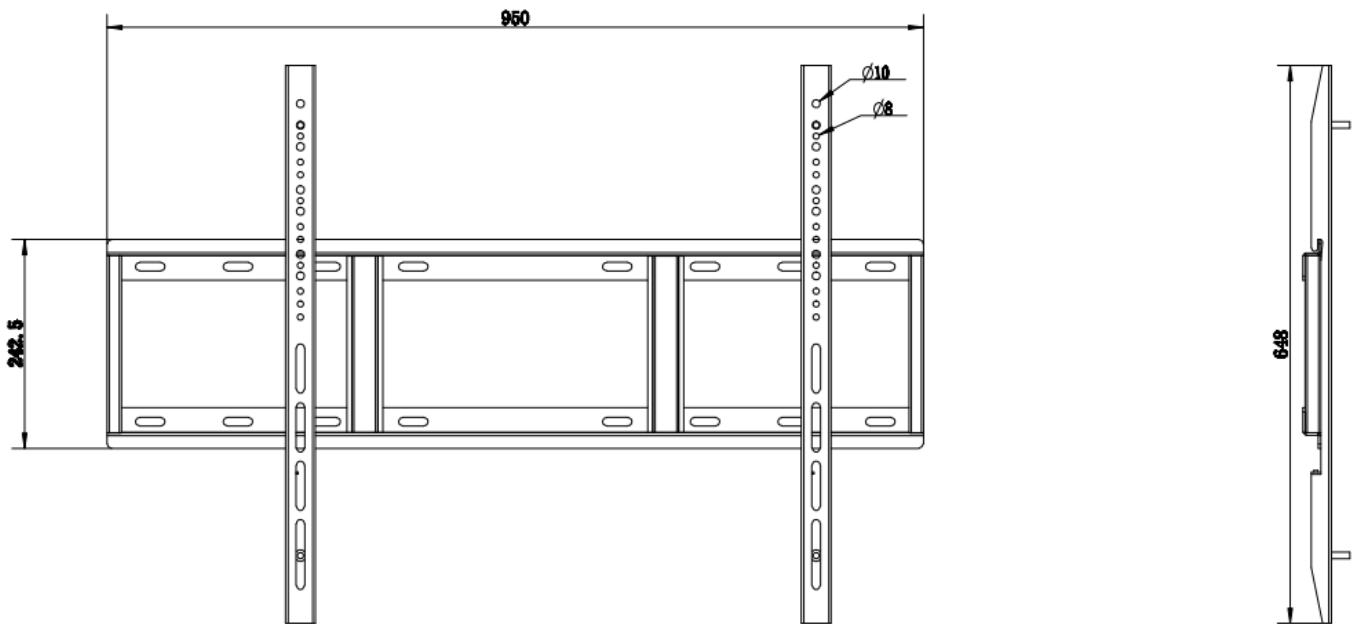

### Key Features

- Wall-mounted Bracket for 86'' Monitor(Suitable model shown in the end)
- Solid Steel structure, Prevent screen bend or twist
- Cold-rolled Steel Plate(SPCC)

### Specification

Name	DS-DM6586W
Appearance	Hikvision Black
Material	Cold-rolled Steel Plate(SPCC)
Dimension(WxH)	950mmx648mm
Weight	10 kg

## Dimensions