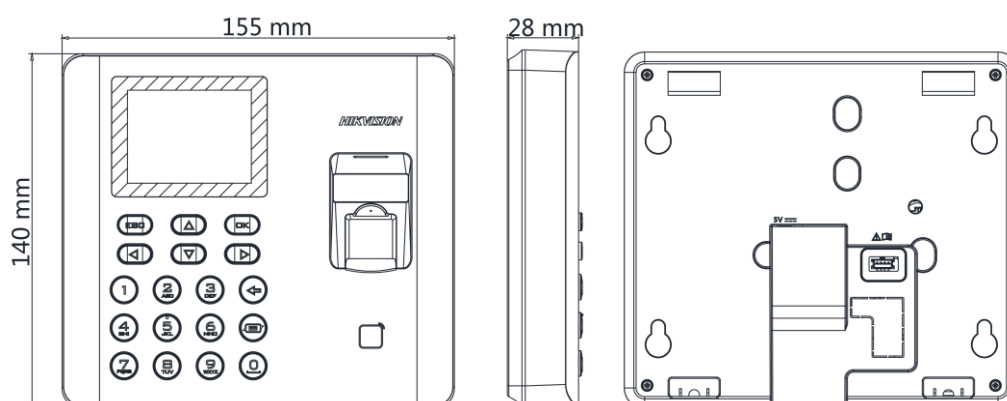

▪ Specification

System	
Operation system	Linux
Screen	
Size	2.4-inch
Type	LCD-TFT display screen
Audio	
Audio output	1 loudspeaker, 1 buzzer
Network	
Wired network	TCP/IP, 10/100Mbps, self-adaptive
Wi-Fi	Support
Interface	
Network interface	1
USB	1
Capacity	
Card capacity	3000
Fingerprint capacity	3000
Event capacity	100,000
Authentication	
Card type	Mifare 1 card
Card reading distance	0 to 5 cm
Card reading duration	< 1 s
Fingerprint module	Optical fingerprint module
Fingerprint comparing mode	1:1 and 1:N
Fingerprint recognition duration	< 1 s
Fingerprint False Acceptance Rate (FAR)	≤ 0.001 %
Fingerprint False Rejection Rate (FRR)	≤ 0.01 %
Others	
Indicator	Power/status (red/green)
Battery	Support
Power supply	5 VDC/1 A
Working temperature	-10 °C to +55 °C (14 °F to +131 °F)
Working humidity	10% to 90% (no condensing)
Color	Black
Dimensions	140 mm × 155 mm × 30 mm (5.51" × 6.01" × 1.18")
Application environment	Indoor
Installation	Surface mounting, desk stand

▪ Dimension