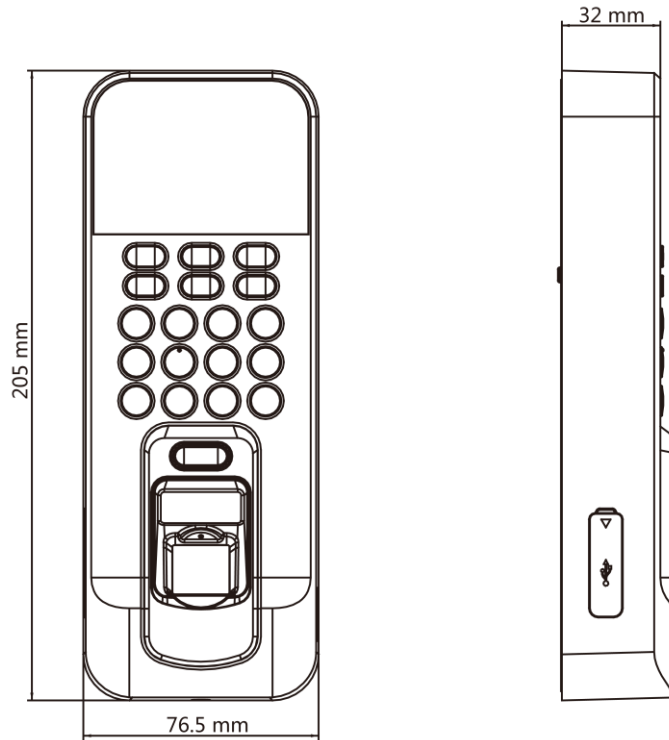

▪ Available Model

DS-K1T804AEF

Distributed by

HIKVISION®

Headquarters

No.555 Qianmo Road, Binjiang District,
Hangzhou 310051, China
T +86-571-8807-5998
overseasbusiness@hikvision.com

Hikvision USA
T +1-909-895-0400
sales.usa@hikvision.com

Hikvision Australia
T +61-2-8599-4233
salesau@hikvision.com

Hikvision India
T +91-22-28469900
sales@pramahikvision.com

Hikvision Canada
T +1-866-200-6690
sales.canada@hikvision.com

Hikvision Thailand
T +662-275-9949
sales.thailand@hikvision.com

Hikvision Europe
T +31-23-5542770
sales.eu@hikvision.com

Hikvision Italy
T +39-0438-6902
info.it@hikvision.com

Hikvision Brazil
T +55 11 3318-0050
Latam.support@hikvision.com

Hikvision Turkey
T +90 (216)521 7070- 7074
sales.tr@hikvision.com

Hikvision Malaysia
T +601-7652-2413
sales.my@hikvision.com

Hikvision UK & Ireland
T +01628-902140
sales.uk@hikvision.com

Hikvision South Africa
Tel: +27 (10) 0351172
sale.africa@hikvision.com

Hikvision France
T +33(0)1-85-330-450
info.fr@hikvision.com

Hikvision Kazakhstan
T +7-727-9730667
nikia.panfilov@hikvision.ru

Hikvision Vietnam
T +84-974270888
sales.vt@hikvision.com

Hikvision UAE
T +971-4-4432090
salesme@hikvision.com

Hikvision Singapore
T +65-6684-4718
sg@hikvision.com

Hikvision Spain
T +34-91-737-16-55
info.es@hikvision.com

Hikvision Tashkent
T +99-87-1238-9438
uzb@hikvision.ru

Hikvision Hong Kong
T +852-2151-1761
info.hk@hikvision.com

Hikvision Russia
T +7-495-669-67-99
saleru@hikvision.com

Hikvision Korea
T +82-(0)31-731-8817
sales.korea@hikvision.com

Hikvision Poland
T +48-22-460-01-50
info.pl@hikvision.com

Hikvision Indonesia
T +62-21-2933759
Sales.Indonesia@hikvision.com