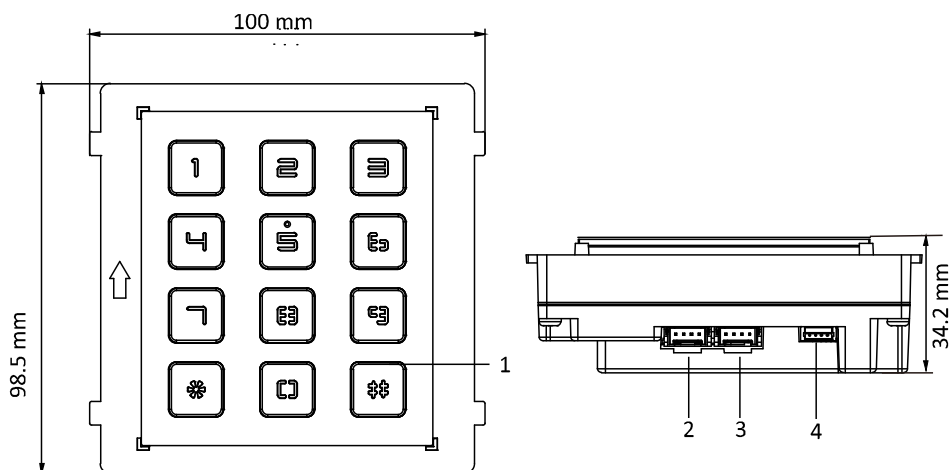

Specification

Model		DS-KD-KP
System parameters	Processor	Embedded MCU Processor
	Operation method	Physical Button
Interfaces	Module-connecting	2(1 Input, 1 Output)
	Debug	1
General	Physical button	12
	DIP Switch	8
	Power Input	12 VDC(Powered by the other module)
	Power Output	12 VDC(Powered for the other module)
	Power consumption	≤2 W
	Working temperature	-40° C to +60° C(-40° F to 140° F)
	Working humidity	10% to 95%
	Protection level	IP65, IK7
	Installation	Flush Mounting, Surface Mounting
	Dimensions (L × W × H)	98.5 mm × 100 mm × 34.2 mm (3.87" × 3.95" × 1.33")

Appearance and Interface

No.	Description
1	Button
2	Module-connecting Interface(output)
3	Module-connecting Interface(input)
4	Debug Port