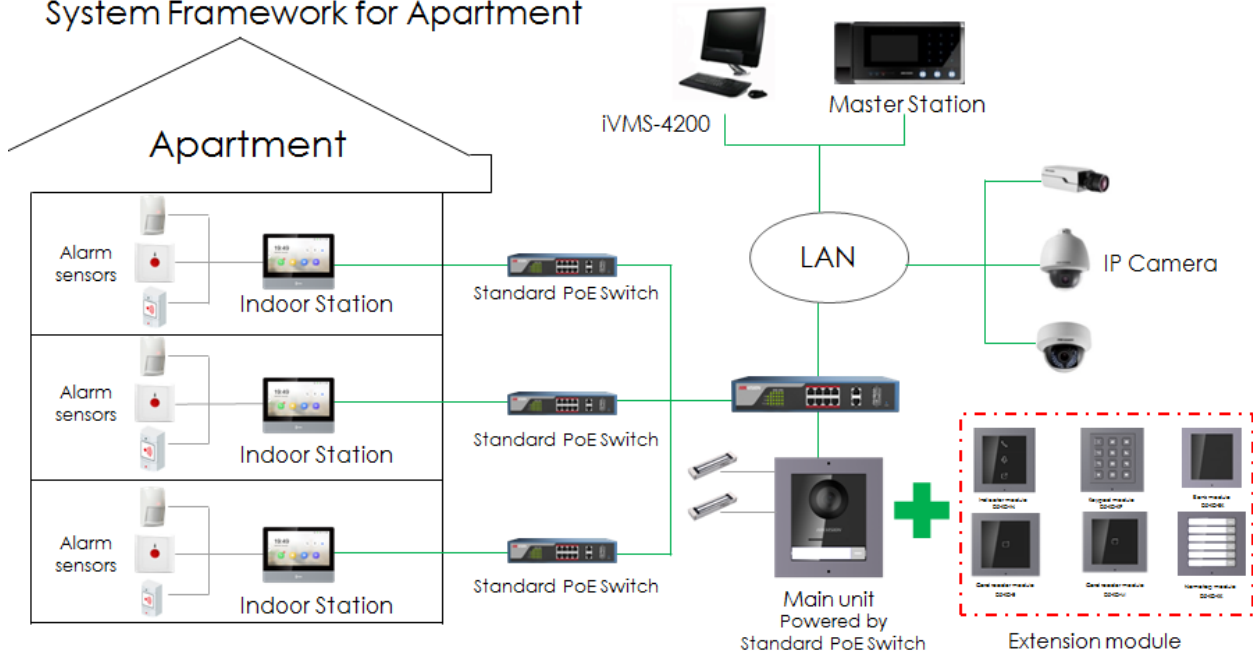

DS-KD-KP Keypad Module

Key Feature

- Supports unlock the door via entering password
- Supports call the resident via entering room No.
- Backlight compensation
- Easy to and extend

Available Model

DS-KD-KP

Specification

Model		DS-KD-KP
System parameters	Processor	Embedded MCU Processor
	Operation method	Physical Button
Interfaces	Module-connecting	2(1 Input, 1 Output)
	Debug	1
General	Physical button	12
	DIP Switch	8
	Power Input	12 VDC(Powered by the other module)
	Power Output	12 VDC(Powered for the other module)
	Power consumption	≤2 W
	Working temperature	-40° C to +60° C(-40° F to 140° F)
	Working humidity	10% to 95%
	Protection level	IP65, IK7
	Installation	Flush Mounting, Surface Mounting
	Dimensions (L × W × H)	98.5 mm × 100 mm × 34.2 mm (3.87" × 3.95" × 1.33")

Appearance and Interface

No.	Description
1	Button
2	Module-connecting Interface(output)
3	Module-connecting Interface(input)
4	Debug Port

Typical Application

System Framework for Apartment

Distributed by

HIKVISION