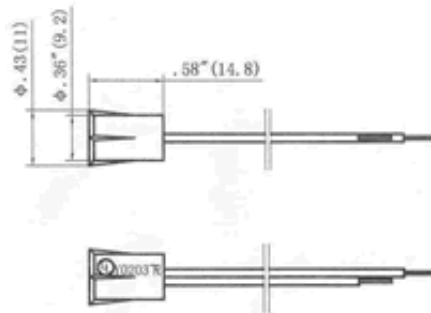

Contact Assembly

Ordering Information

Size	Closed Loop 1/2" Gap	Closed Loop 3/4" Gap	Closed Loop 1" Gap
Mini- 3/8"	Mini-10	Mini-10 w/ STB-10 Mag	Mini-10 WG

[Terms & Conditions](#)
© 2015 Tane Alarm Products
[Print](#) [Close](#)