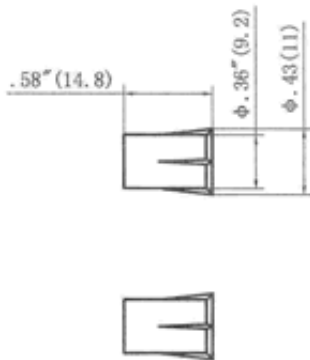

Product Specifications

Magnet Assembly