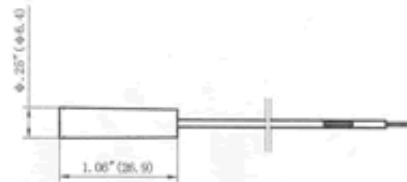

Contact Assembly