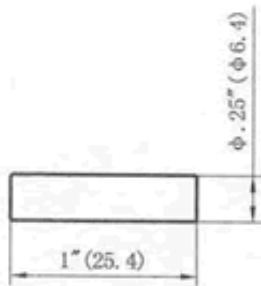

Product Specifications

Magnet Assembly